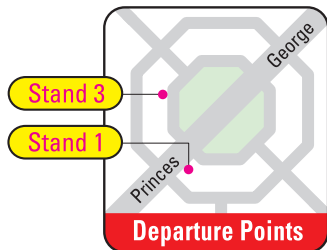

**Helensburgh - Wakari  
Corstorphine - St. Clair Park**

Weekdays only

Citibus

**Roslyn - Kaikorai - Helensburgh  
Maori Hill - University**

Evenings Weekends Public Holidays only

Dunedin Passenger Transport

**Corstorphine - Lookout Point**

Evenings Weekends Public Holidays only

Citibus

**F** End of fare zone