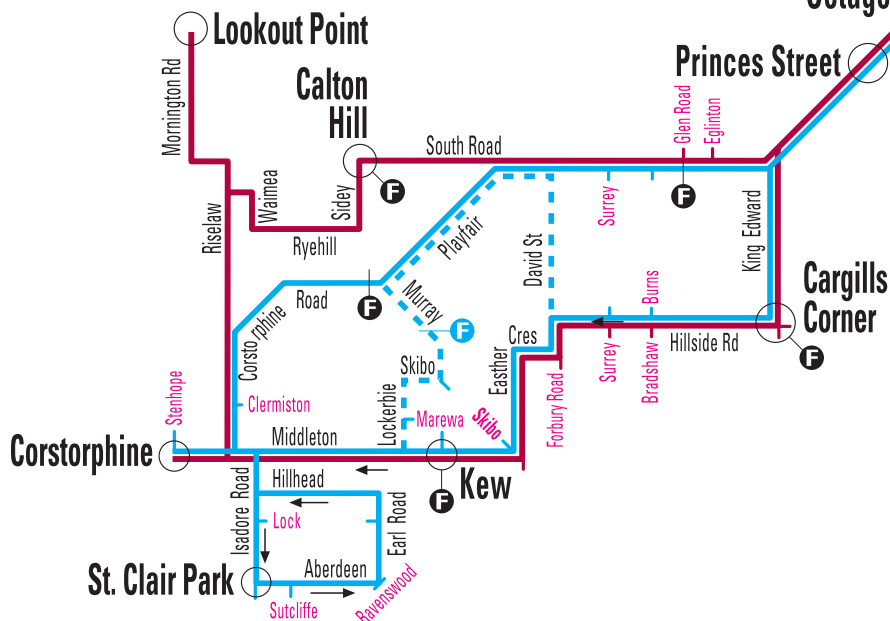

**Helensburgh - Wakari  
Corstorphine - St. Clair Park**

Weekdays only

Citibus

**Roslyn - Kaikorai - Helensburgh  
Maori Hill - University**

Evenings Weekends Public Holidays only

Dunedin Passenger Transport

**Corstorphine - Lookout Point**

Evenings Weekends Public Holidays only

Citibus

**F** End of fare zone