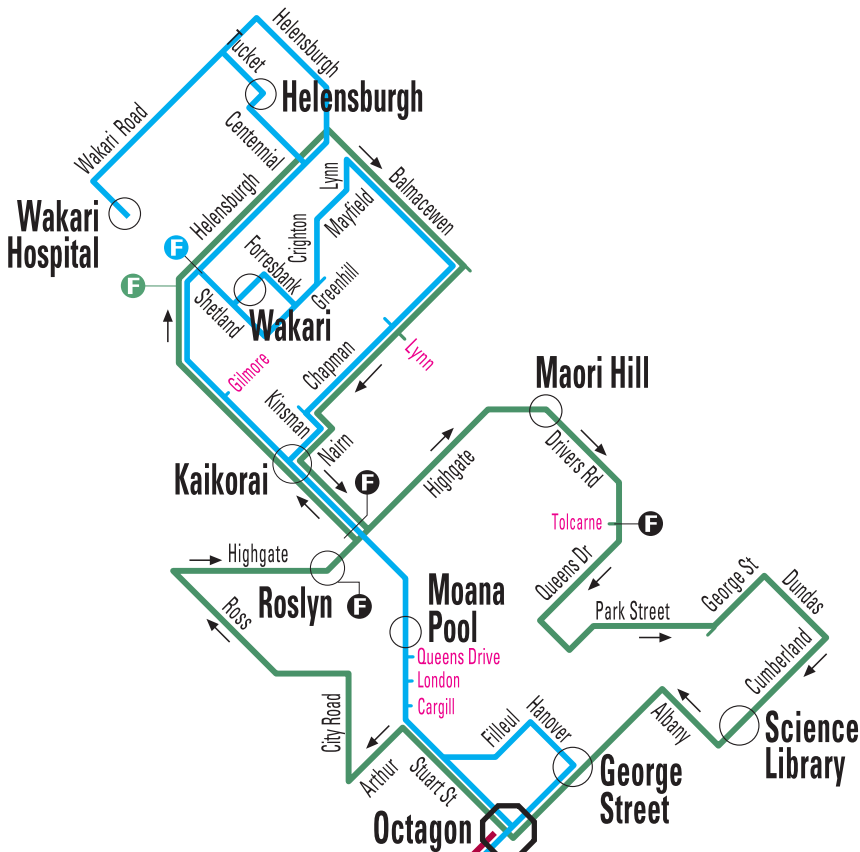

**Helensburgh - Wakari  
Corstorphine - St. Clair Park**

Weekdays only

Citibus

**Roslyn - Kaikorai - Helensburgh  
Maori Hill - University**

Evenings Weekends Public Holidays only

Dunedin Passenger Transport

**Corstorphine - Lookout Point**

Evenings Weekends Public Holidays only

Citibus

**F** End of fare zone