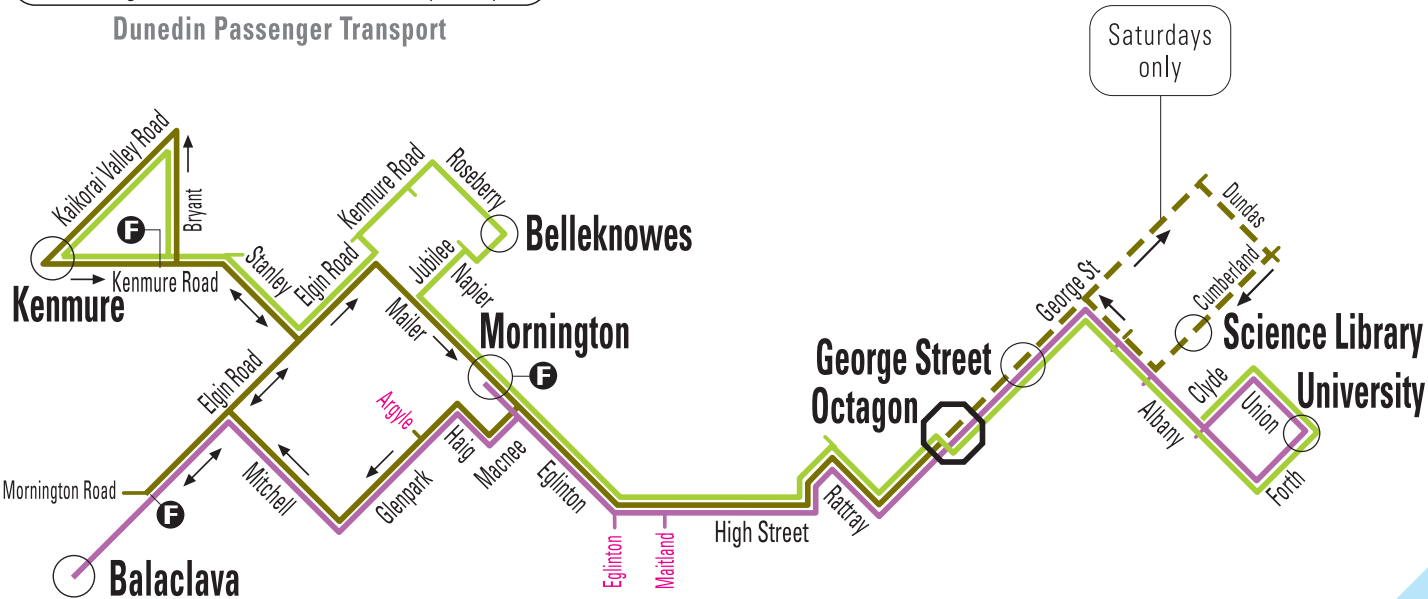

**Kenmure - Belleknoves - Mornington - University**

Weekdays only

Citibus

**Balaclava - Mornington - University**

Weekdays only

Citibus

**Balaclava - Kenmure - University**

Evenings Weekends Public Holidays only

Dunedin Passenger Transport

Saturdays only

**F** End of fare zone