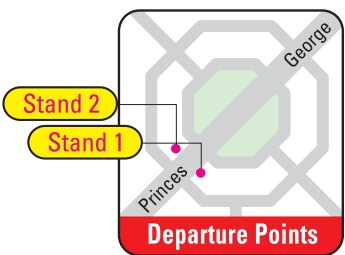

**Kenmure - Belleknoves - Mornington - University**

Weekdays only

Citibus

**Balaclava - Mornington - University**

Weekdays only

Citibus

**Balaclava - Kenmure - University**

Evenings Weekends Public Holidays only

Dunedin Passenger Transport

Saturdays only

**F** End of fare zone