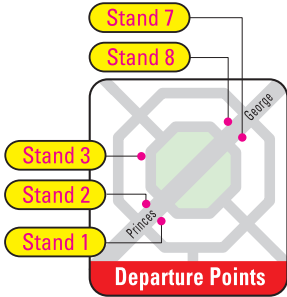

# WEEKDAY BUS ROUTES

To Mosgiel and Wingatui

To Ocean View and Brighton

**KEY**

- Bus routes
- Major stops
- End of fare zone
- Bus direction
- Lynn - Side streets

To Port Chalmers

To Portobello