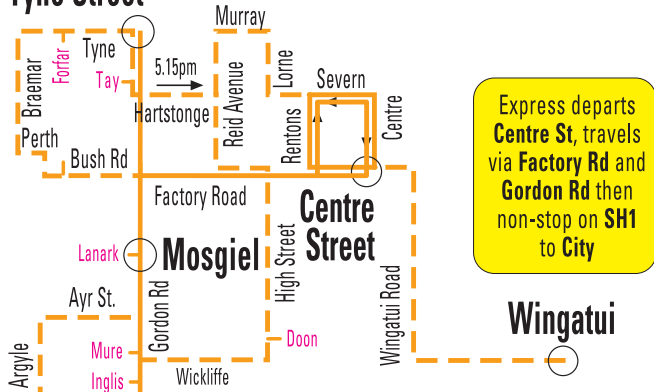

Tyne Street

Express departs Centre St, travels via Factory Rd and Gordon Rd then non-stop on SH1 to City

Mosgiel - Wingatui

All services
Dunedin Passenger Transport

Green Island - Abbotsford - Brighton

All services
Dunedin Passenger Transport

All buses depart from Centre City Stand 5

F End of fare zone