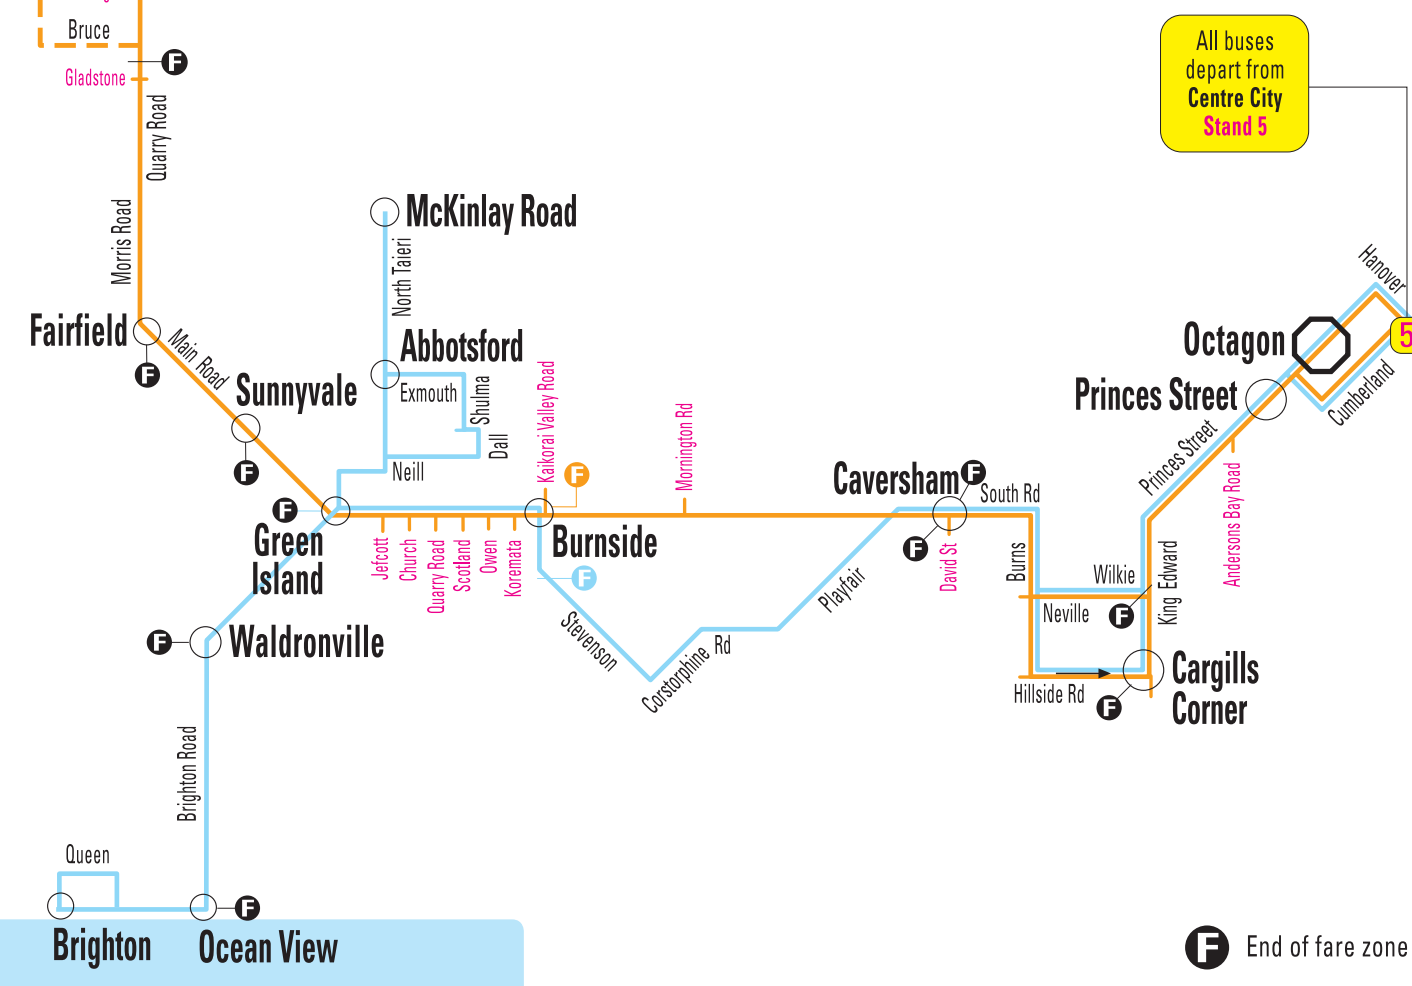

Tyne Street

Express departs Centre St, travels via Factory Rd and Gordon Rd then non-stop on SH1 to City

Mosgiel - Wingatui

All services
Dunedin Passenger Transport

Green Island - Abbotsford - Brighton

All services
Dunedin Passenger Transport

All buses depart from Centre City Stand 5

F End of fare zone