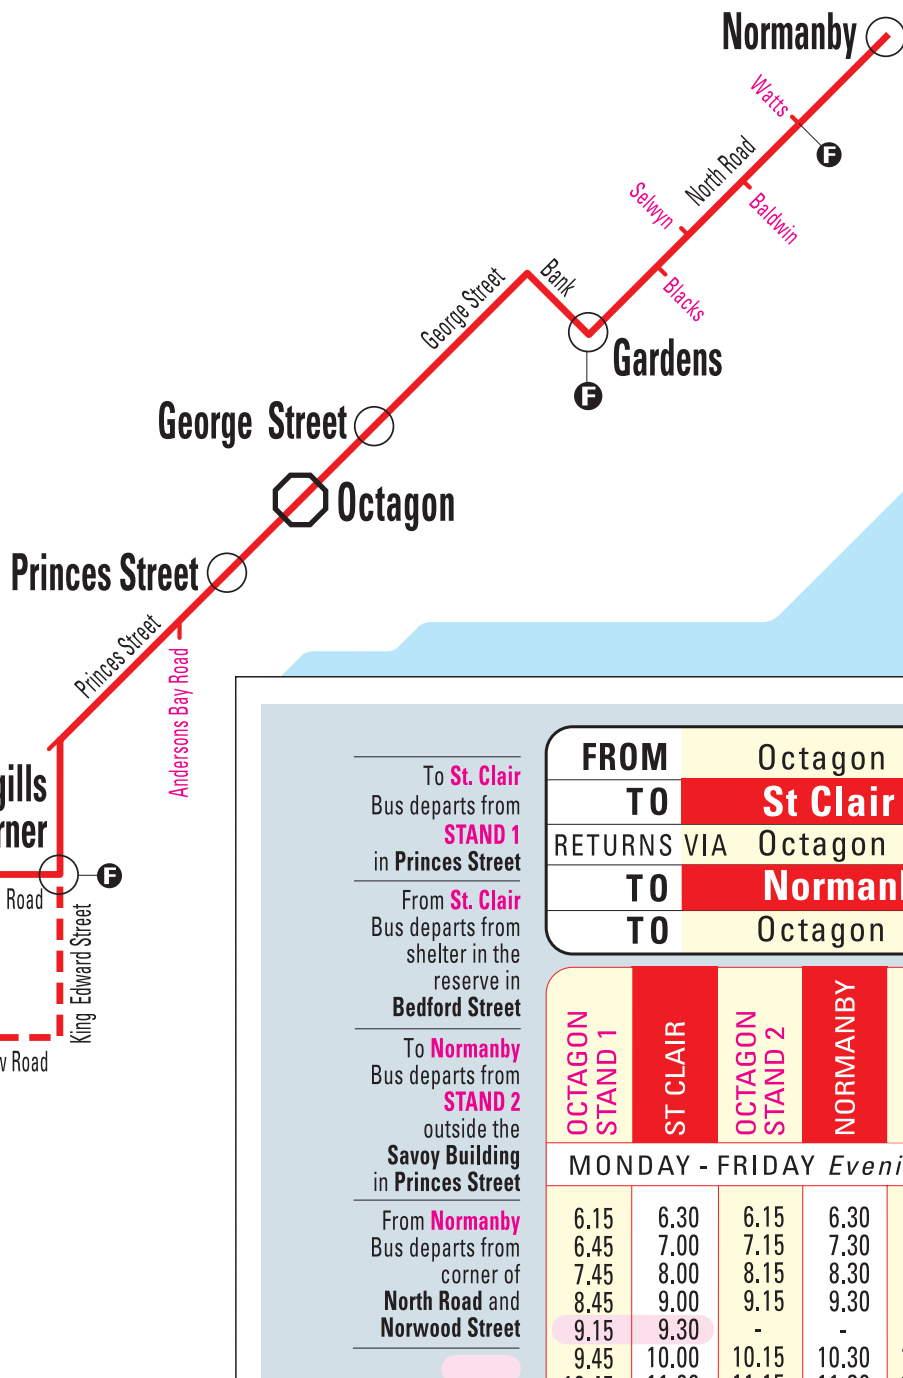

Normanby St. Clair

All services

Citibus

Monday - Saturday services

Dunedin Passenger Transport

Sundays & Public Holidays

Stand 2

Stand 1

Departure Points

F End of fare zone

To **St. Clair**
Bus departs from
STAND 1
in **Princes Street**

From **St. Clair**
Bus departs from
shelter in the
reserve in
Bedford Street

To **Normanby**
Bus departs from
STAND 2
outside the
Savoy Building
in **Princes Street**

From **Normanby**
Bus departs from
corner of
**North Road and
Norwood Street**

Friday only

FROM	Octagon
TO	St Clair
RETURNS VIA	Octagon
TO	Normanby
TO	Octagon

OCTAGON STAND 1	ST CLAIR	OCTAGON STAND 2	NORMANBY	OCTAGON
MONDAY - FRIDAY Evenings				
6.15	6.30	6.15	6.30	6.45
6.45	7.00	7.15	7.30	7.45
7.45	8.00	8.15	8.30	8.45
8.45	9.00	9.15	9.30	9.45
9.15	9.30	-	-	-
9.45	10.00	10.15	10.30	10.45
10.45	11.00	11.15	11.30	11.45