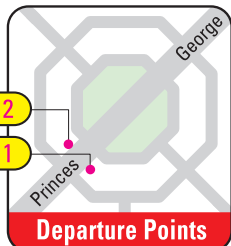

Normanby St. Clair

All services

Citibus

Monday - Saturday services

Dunedin Passenger Transport

Sundays & Public Holidays

Stand 2

Stand 1

Departure Points

F End of fare zone