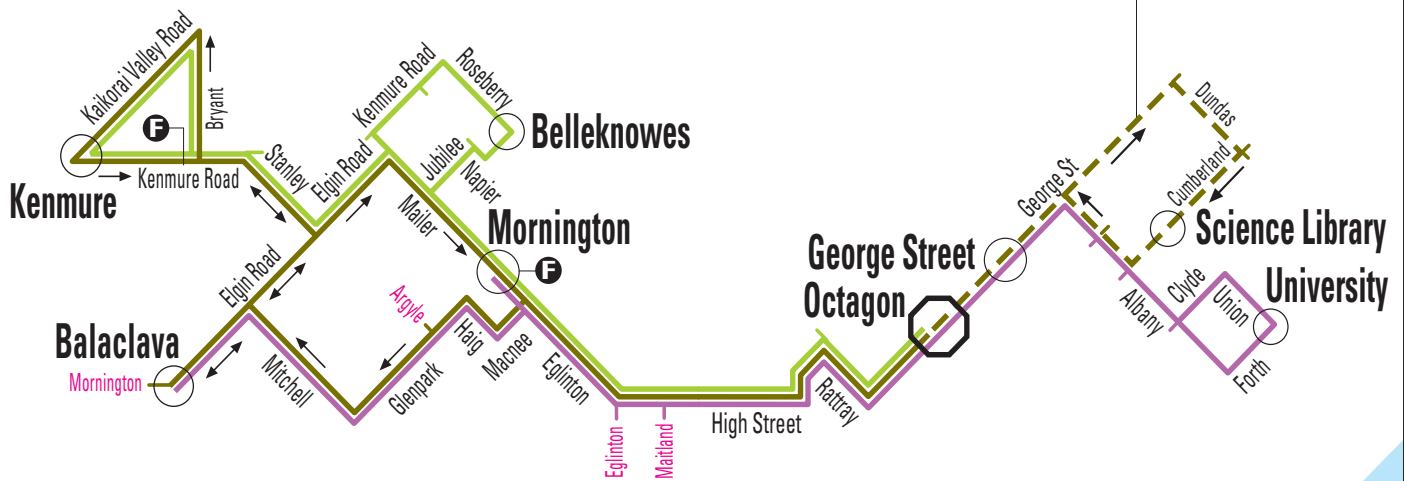

**Kenmure - Belleknoves - Mornington
- University**

Weekdays only

Dunedin Passenger Transport

Balaclava - Mornington - University

Weekdays only

Dunedin Passenger Transport

Balaclava - Kenmure - University

Evenings Weekends Public Holidays only

Dunedin Passenger Transport

F End of fare zone